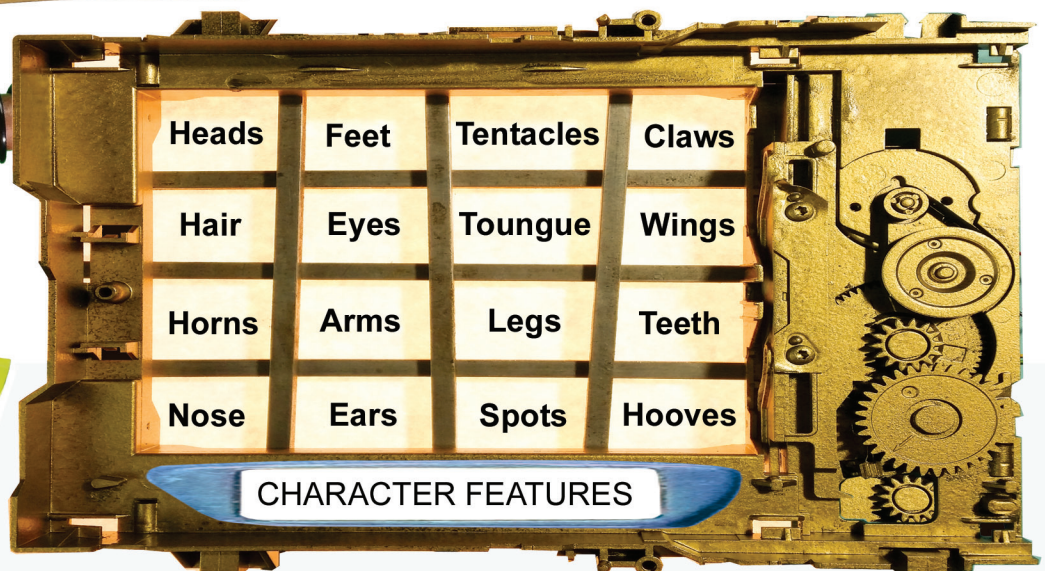

Heads	Feet	Tentacles	Claws
Hair	Eyes	Toungue	Wings
Horns	Arms	Legs	Teeth
Nose	Ears	Spots	Hooves

CHARACTER FEATURES